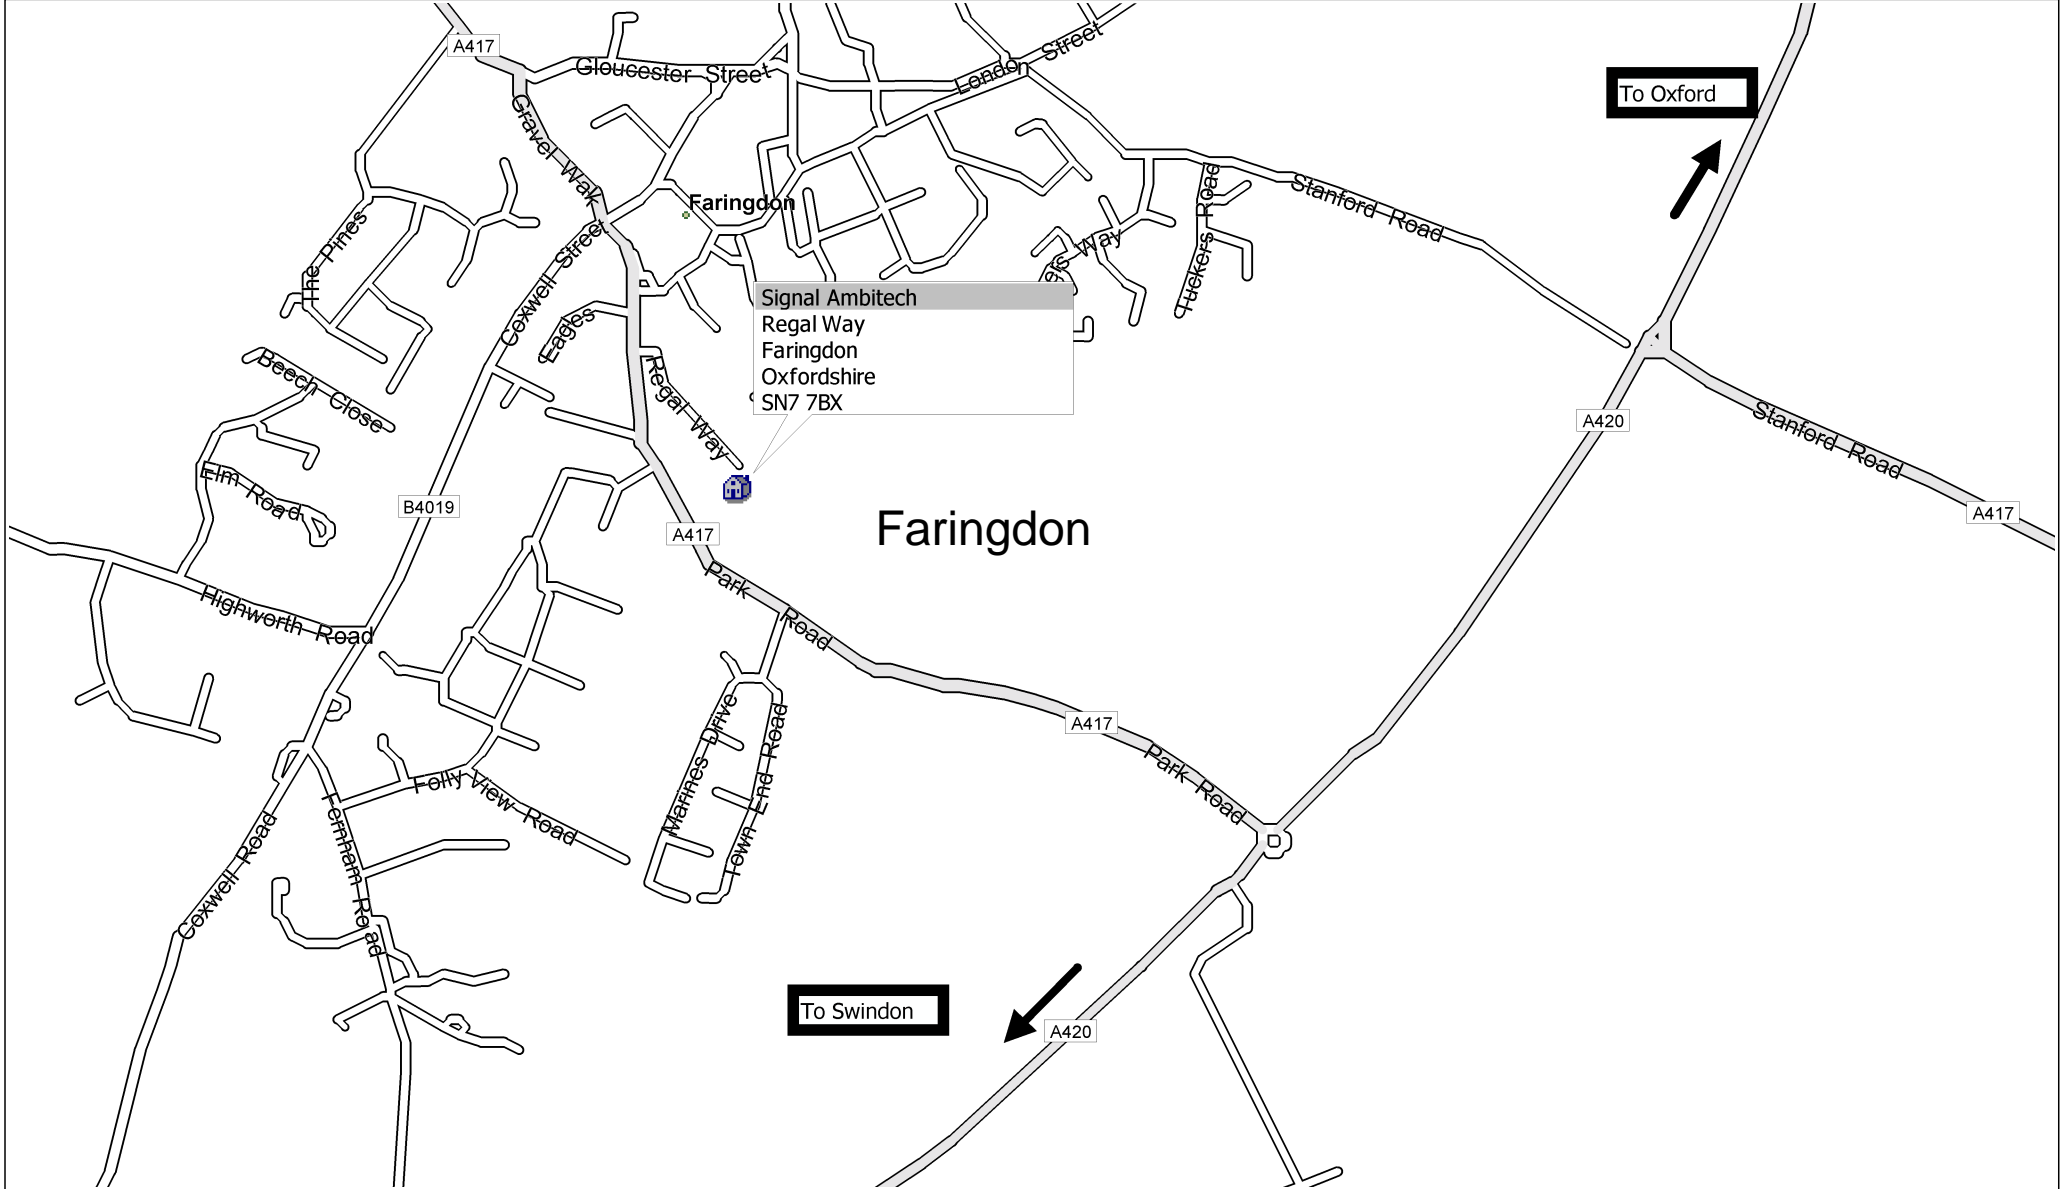

Location of Signal Ambitech

Signal Ambitech
Regal Way
Faringdon
Oxfordshire
SN7 7BX

Faringdon

To Oxford

To Swindon

0 mi 0.2 0.4 0.6